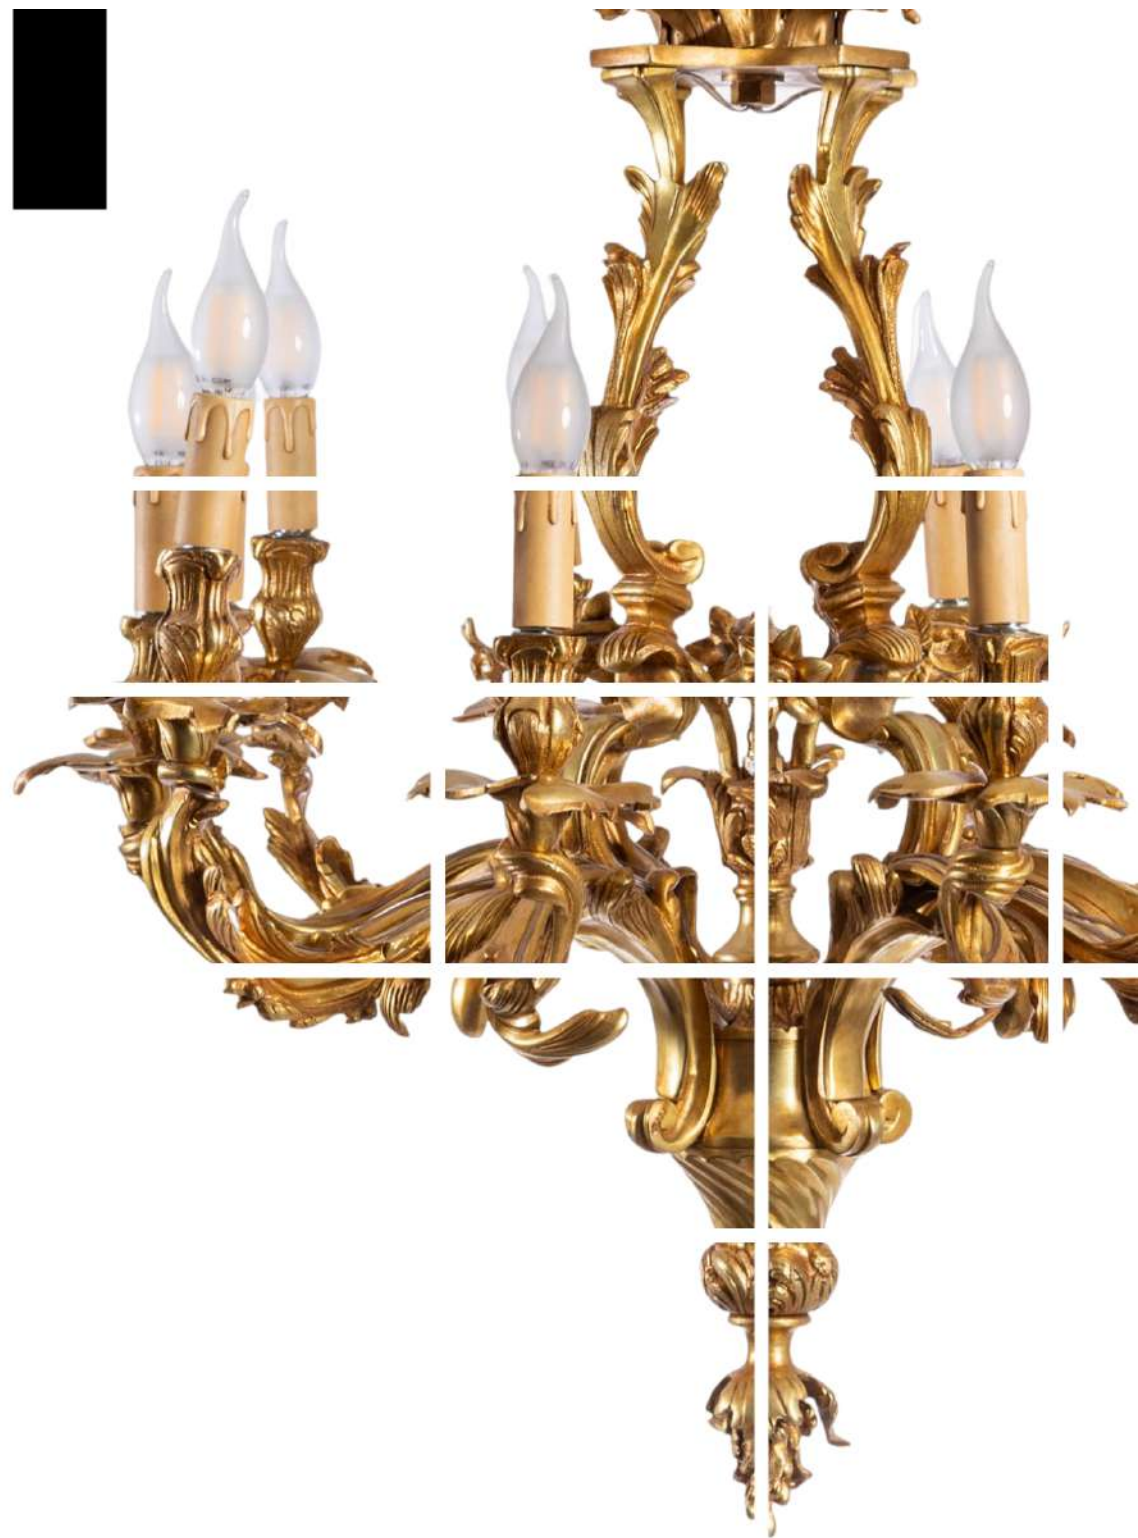

CODE: LM-10/29
NAME: VERSACE
BULBS: 8
HEIGHT: 68
WIDTH: 53

LJ
LE JOUR

CODE: LM-01/3

NAME: ACEEL

BULBS: 8

HEIGHT: 80

WIDTH: 84

LJ
LE JOUR

CODE: LM-04/4
NAME: LE CHEZ 24
BULBS: 24
HEIGHT: 150
WIDTH: 74

LJ
LE JOUR

CODE: LM-03/1
NAME: MARSEILLE 4
BULBS: 17
HEIGHT: 120
WIDTH: 68

LJ
LE JOUR

CODE: LM-01/5

NAME: PEKO

BULBS: 12

HEIGHT: 77