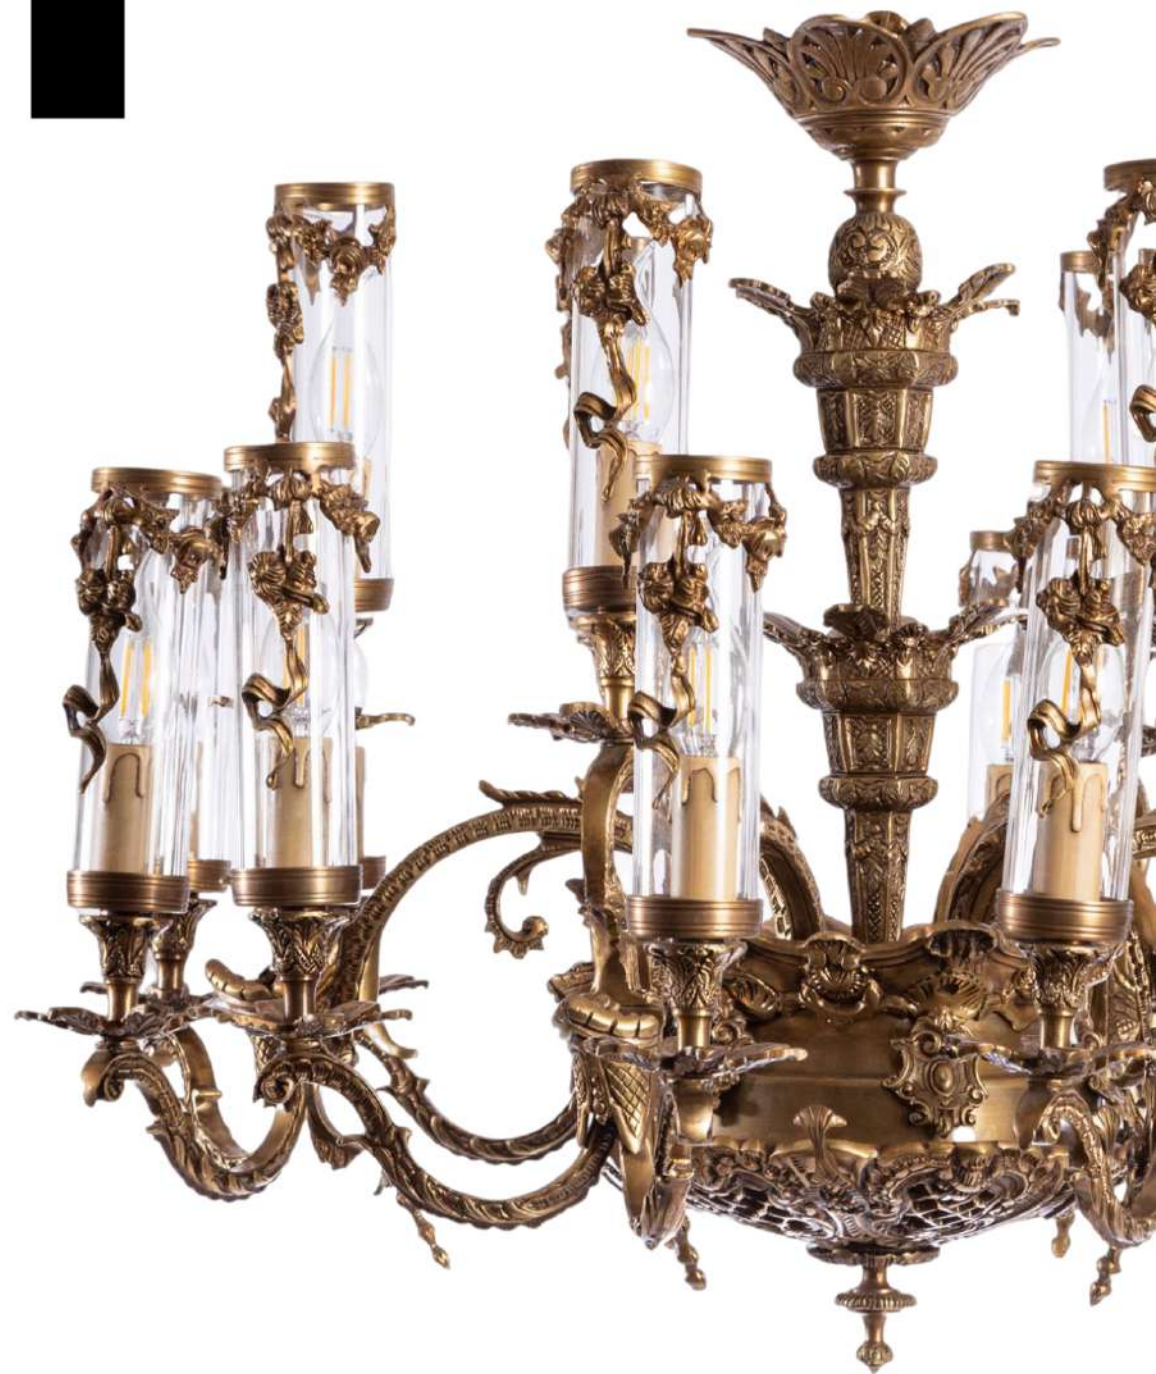

CODE: LM-04/15
NAME: TOWER 18
BULBS: 18
HEIGHT: 63
WIDTH: 87

LJ
LE JOUR